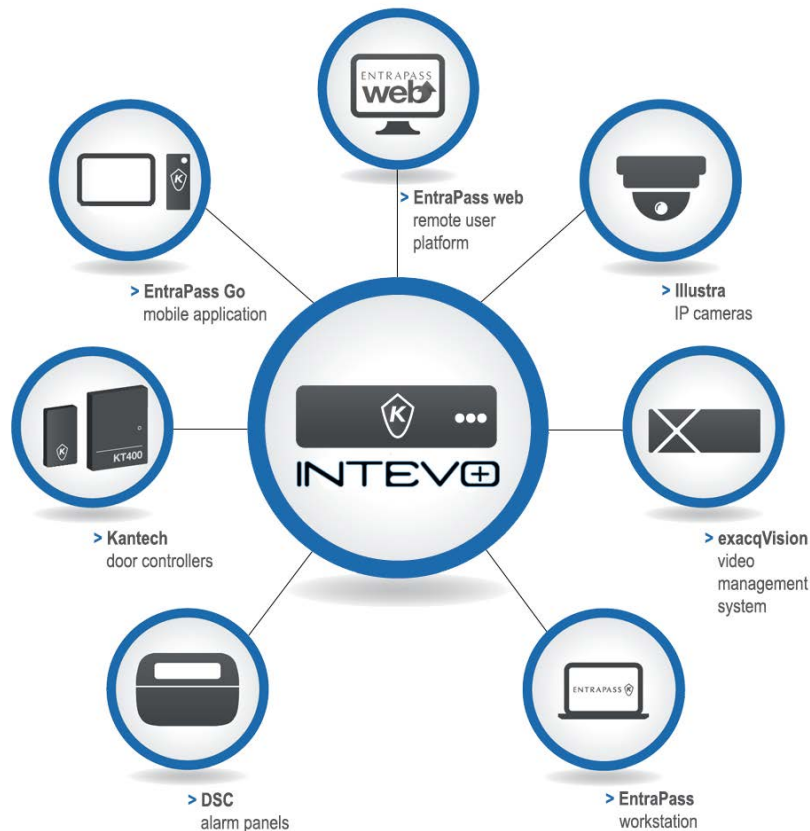

Recommended System Capacities

Recommended maximum capacities for the INTEVO server	
Card Readers	256
Card Users	10,000
Card User Access Levels	250 (per site)
Access Level Combinations	Unlimited
Schedules	100 (per site)
Holidays	366
System Operator Passwords	Unlimited
Operator Security Levels	Unlimited (pre-defined) Concurrent System
Languages	2
Multi-Site Gateways	1
Serial /USB Sites	32
Remote IP Sites	64
Concurrent EntraPass Web and/or go Login	50 (1 included with INTEVO)
Operator Workstations	20 (1 on server & 2 additional (with live video capability) licenses included with INTEVO)
IP Cameras	16

For more information on supported IP video devices, visit: <https://exacq.com/integration/ipcams/>

Integration Capabilities	
Intrusion	DSC Intrusion Panels (HS2016, HS2032, HS2064, HS2128, PC1616, PC1832, PC1864, PC4020)
Video	exacq video management systems, American Dynamics VideoEdge NVR and Intellex